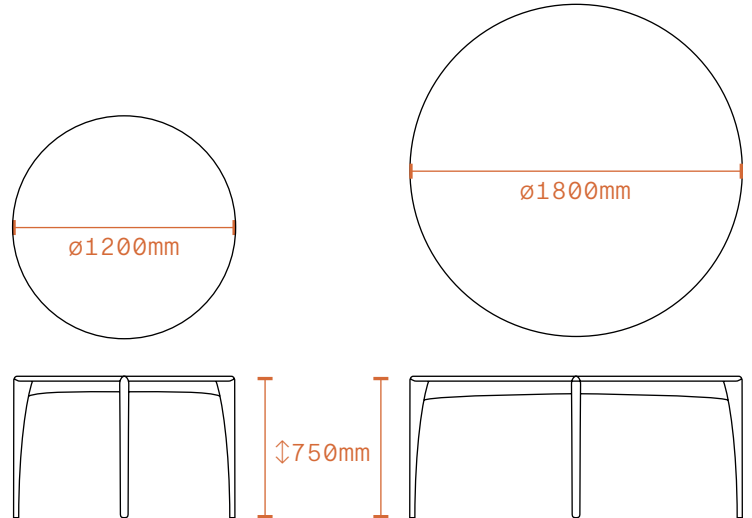

modet

LANGFORD ROUND DINING TABLE

DIMENSIONS

(4 seat)

1200mm Diameter
750mm Height

(6-8 seat)

1800mm Diameter
750mm Height

Can also be made to bespoke sizes and specifications.