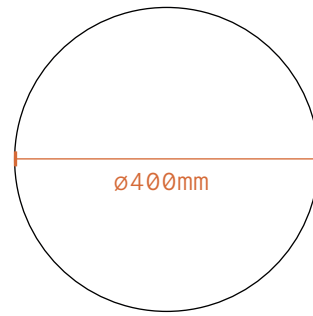

modet

LANGFORD SIDE / OCCASIONAL TABLE

DIMENSIONS

400mm Diameter

540mm Height

Can also be made to bespoke sizes and specifications.

TIMBERS

Solid White Oak
with a light smoke finish